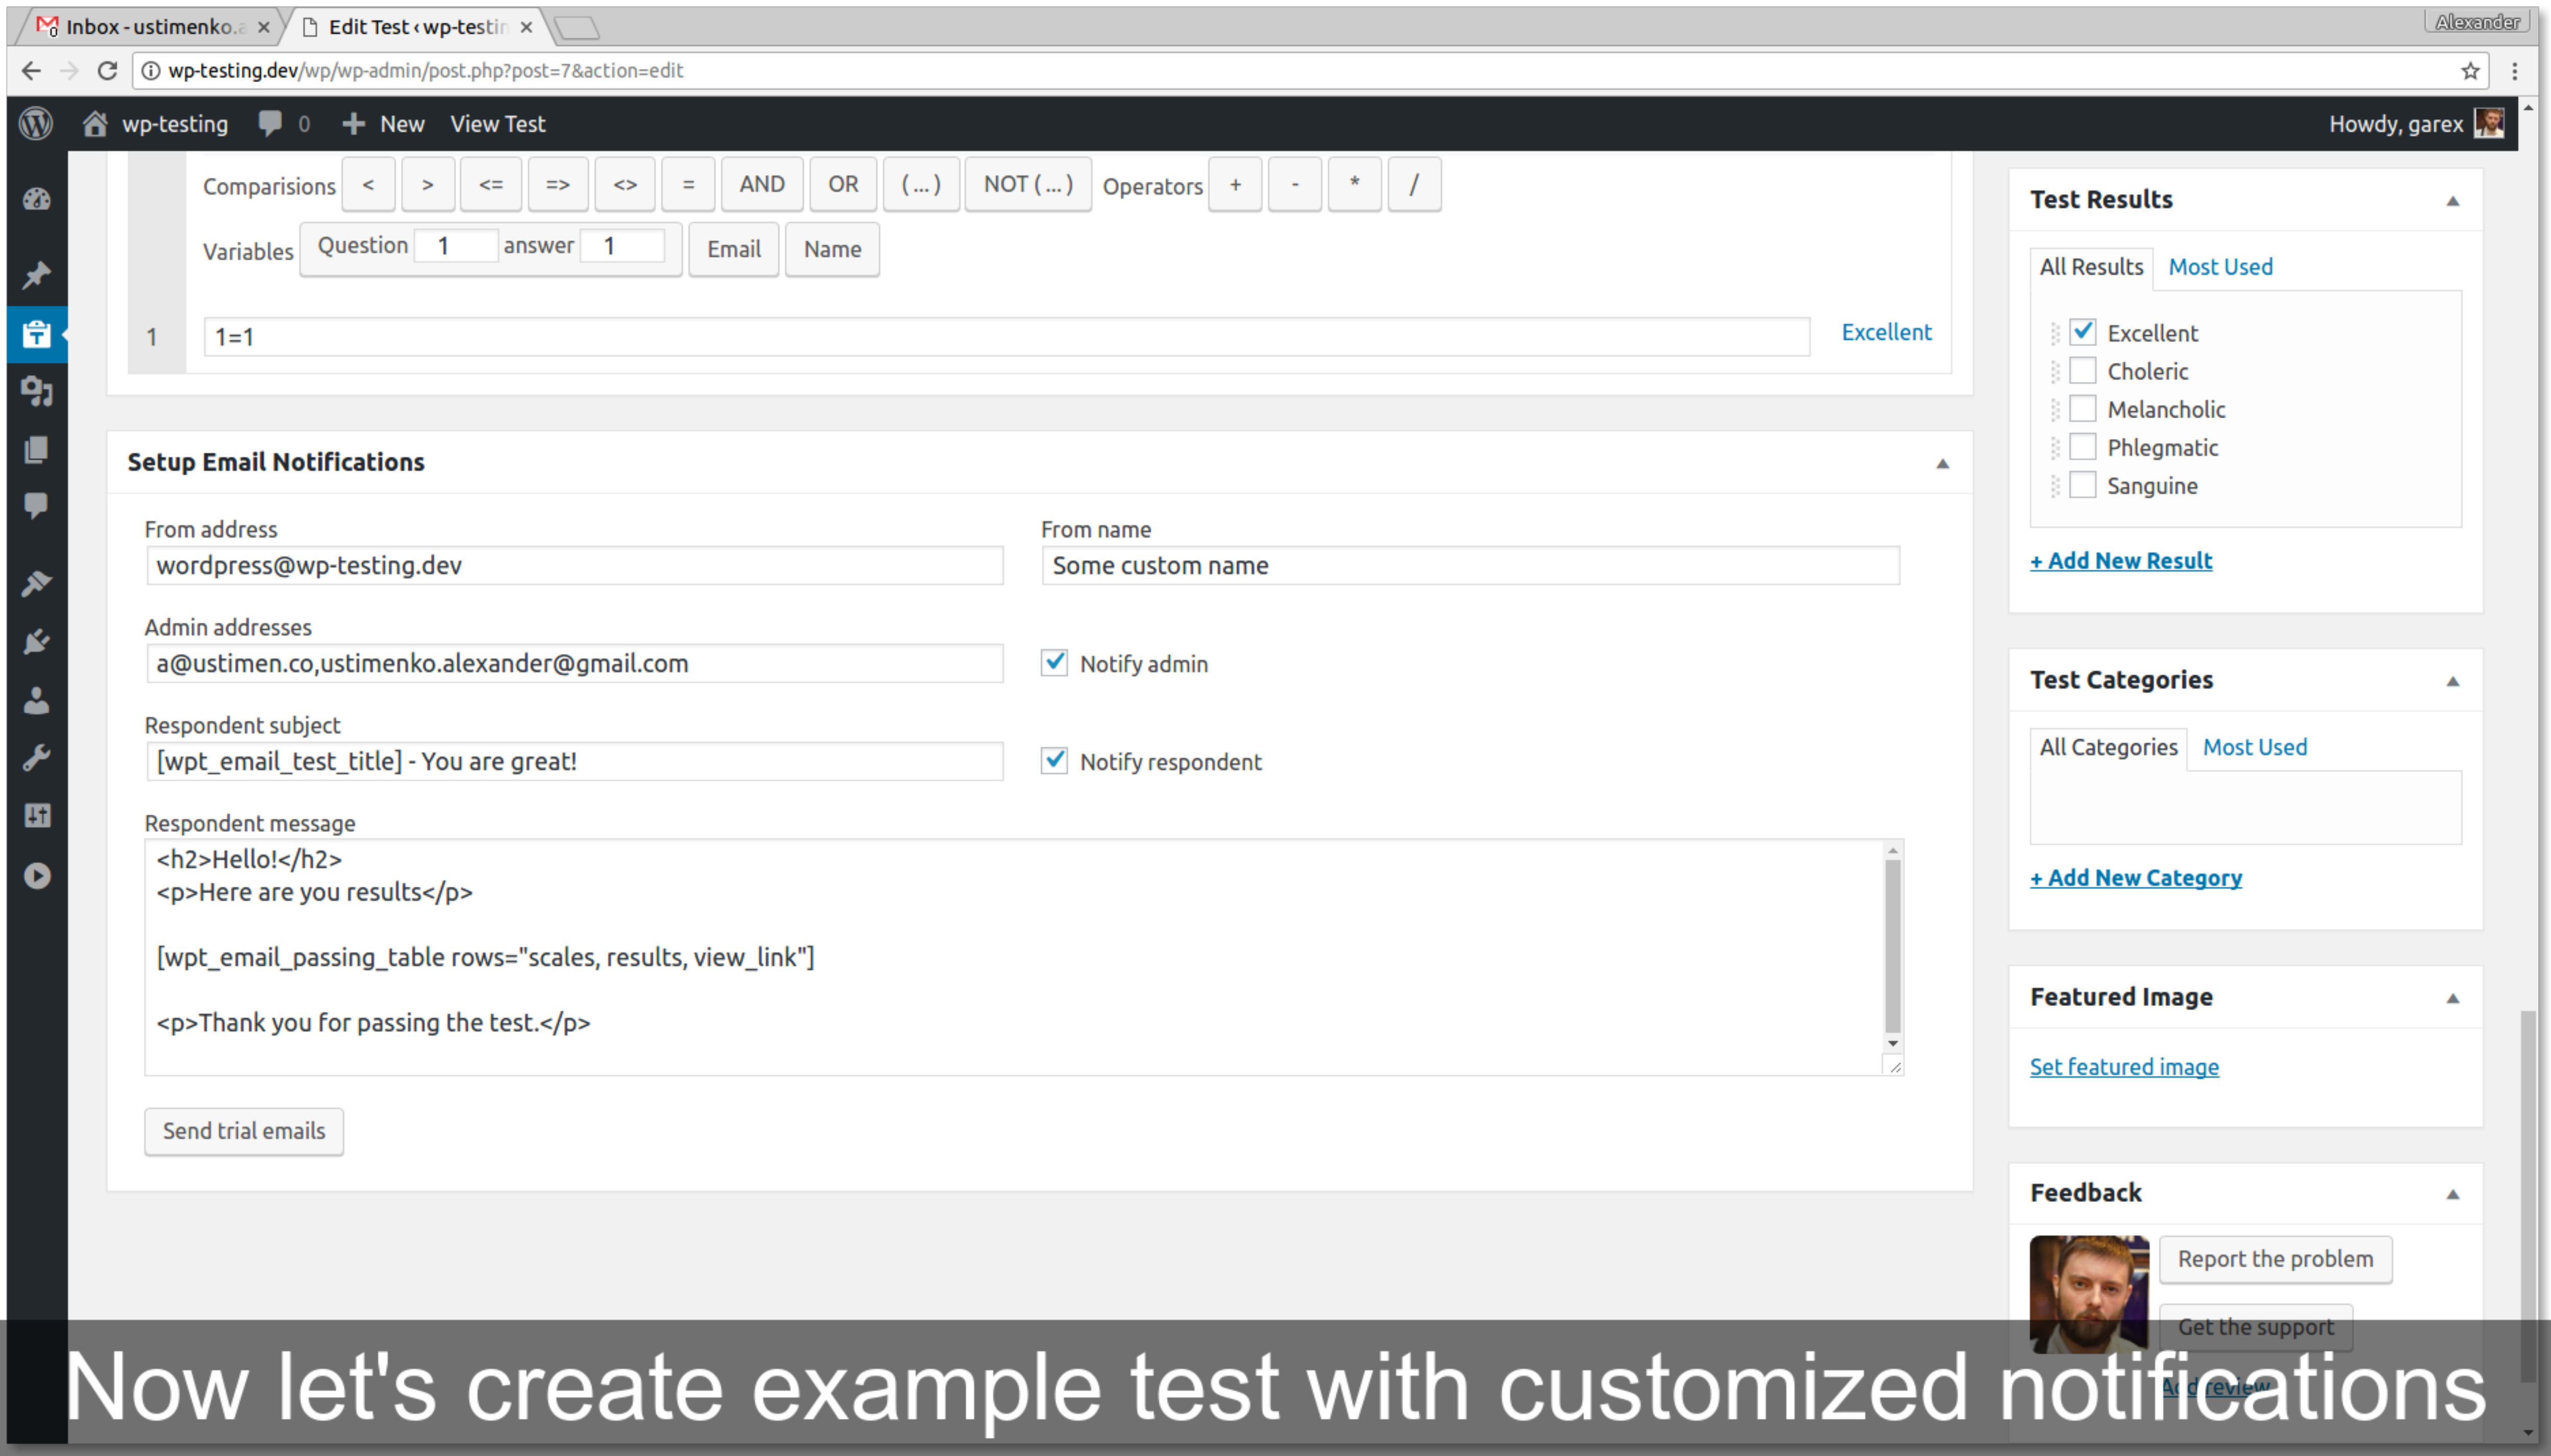

Comparisons < > <= >= <> = AND OR (...) NOT (...) Operators + - * /

Variables Question 1 answer 1 Email Name

1 1=1 Excellent

Setup Email Notifications

From address
wordpress@wp-testing.dev

From name
Some custom name

Admin addresses
a@ustimen.co,ustimenko.alexander@gmail.com

☒ Notify admin

Respondent subject
[wpt_email_test_title] - You are great!

☒ Notify respondent

Respondent message
<h2>Hello!</h2>
<p>Here are you results</p>

[wpt_email_passing_table rows="scales, results, view_link"]

<p>Thank you for passing the test.</p>

Send trial emails

Test Results

All Results Most Used

- ☒ Excellent
- ☐ Choleric
- ☐ Melancholic
- ☐ Phlegmatic
- ☐ Sanguine

[+ Add New Result](#)

Test Categories

All Categories Most Used

[+ Add New Category](#)

Featured Image

[Set featured image](#)

Feedback

Report the problem

Get the support

[Add review](#)

Now let's create example test with customized notifications